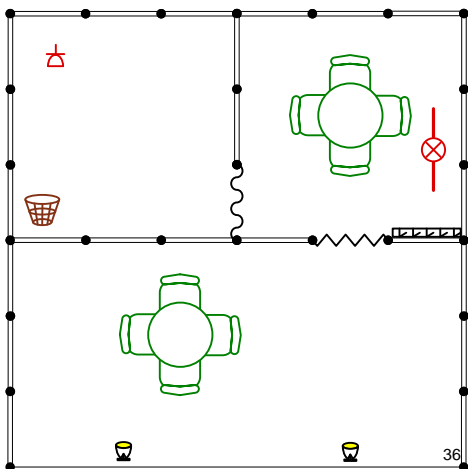

Standard Booths On The RUSSIAN EDUCATION FORUM 2013 Exhibition:

6 m²

Table	- 1
Chair	- 2
Coat rack	- 1
Rubbish bin	- 1
Spot lamp	- 1
Socket 220 V	- 1

9 m²

Table	- 1
Chair	- 3
Coat rack	- 1
Rubbish bin	- 1
Spot lamp	- 2
Socket 220 V	- 1

12 m²

Table	- 1
Chair	- 4
Coat rack	- 1
Rubbish bin	- 1
Spot lamp	- 2
Socket 220 V	- 1

18 m²

Wall panel, 100x250	- 2
Door	- 1
Table	- 1
Chair	- 4
Coat rack	- 1
Rubbish bin	- 1
Spot lamp	- 2
Socket 220 V	- 1

24 m²

Wall panel, 100x250	- 3
Door	- 1
Table	- 1
Chair	- 4
Coat rack	- 1
Rubbish bin	- 1
Spot lamp	- 2
Socket 220 V	- 1

30 m²

Wall panel, 100x250	- 6
Door	- 1
Curtain	- 1
Table	- 1
Chair	- 6
Coat rack	- 1
Rubbish bin	- 1
Spot lamp	- 2
Lamp DC 40	- 1
Socket 220 V	- 1