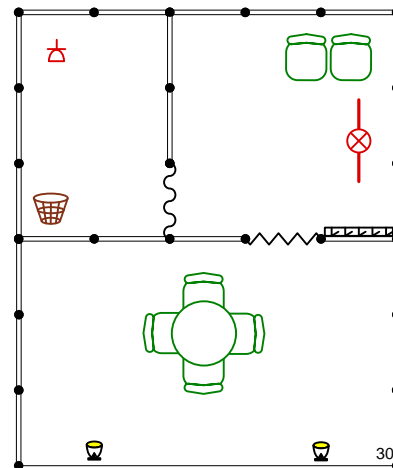

Standard Booths On The RUSSIAN EDUCATION FORUM 2013 Exhibition:

6 m²

Table	- 1
Chair	- 2
Coat rack	- 1
Rubbish bin	- 1
Spot lamp	- 1
Socket 220 V	- 1

9 m²

Table	- 1
Chair	- 3
Coat rack	- 1
Rubbish bin	- 1
Spot lamp	- 2
Socket 220 V	- 1

12 m²

Table	- 1
Chair	- 4
Coat rack	- 1
Rubbish bin	- 1
Spot lamp	- 2
Socket 220 V	- 1

18 m²

Wall panel, 100x250	- 2
Door	- 1
Table	- 1
Chair	- 4
Coat rack	- 1
Rubbish bin	- 1
Spot lamp	- 2
Socket 220 V	- 1

24 m²

Wall panel, 100x250	- 3
Door	- 1
Table	- 1
Chair	- 4
Coat rack	- 1
Rubbish bin	- 1
Spot lamp	- 2
Socket 220 V	- 1

30 m²

Wall panel, 100x250	- 6
Door	- 1
Curtain	- 1
Table	- 1
Chair	- 6
Coat rack	- 1
Rubbish bin	- 1
Spot lamp	- 2
Lamp DC 40	- 1
Socket 220 V	- 1