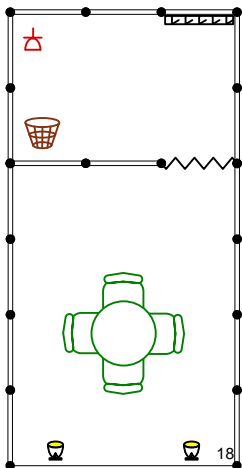

Standard Booths On The RUSSIAN EDUCATION FORUM 2013 Exhibition:

6 m²

Table	- 1
Chair	- 2
Coat rack	- 1
Rubbish bin	- 1
Spot lamp	- 1
Socket 220 V	- 1

9 m²

Table	- 1
Chair	- 3
Coat rack	- 1
Rubbish bin	- 1
Spot lamp	- 2
Socket 220 V	- 1

12 m²

Table	- 1
Chair	- 4
Coat rack	- 1
Rubbish bin	- 1
Spot lamp	- 2
Socket 220 V	- 1

18 m²

Wall panel, 100x250	- 2
Door	- 1
Table	- 1
Chair	- 4
Coat rack	- 1
Rubbish bin	- 1
Spot lamp	- 2
Socket 220 V	- 1

24 m²

Wall panel, 100x250	- 3
Door	- 1
Table	- 1
Chair	- 4
Coat rack	- 1
Rubbish bin	- 1
Spot lamp	- 2
Socket 220 V	- 1

30 m²

Wall panel, 100x250	- 6
Door	- 1
Curtain	- 1
Table	- 1
Chair	- 6
Coat rack	- 1
Rubbish bin	- 1
Spot lamp	- 2
Lamp DC 40	- 1
Socket 220 V	- 1

36 m²

Wall panel, 100x250	- 7
Door	- 1
Curtain	- 1
Table	- 2
Chair	- 8
Coat rack	- 1
Rubbish bin	- 1
Spot lamp	- 2
Lamp DC 40	- 1
Socket 220 V	- 1

	Wall panel, 100x250
	Table
	Chair
	Spot lamp
	Socket 220V
	Lamp DS-40
	Door
	Curtain
	Rubbish bin
	Coat rack